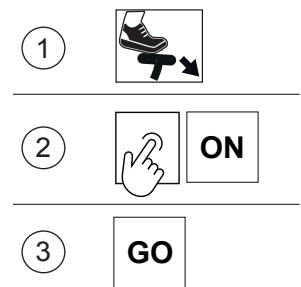

KÄRCHER

makes a difference

K-MOP 46 QUICKSTART

OFF