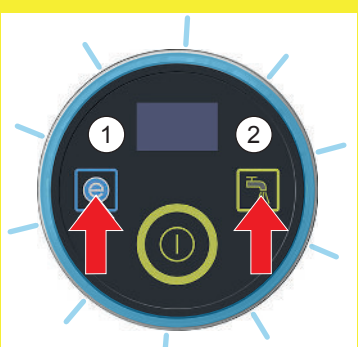

KÄRCHER

makes a difference

K-MOP 46 QUICKSTART

OFF