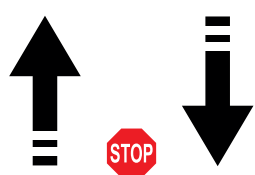

KÄRCHER

makes a difference

K-MOP 46 QUICKSTART

OFF