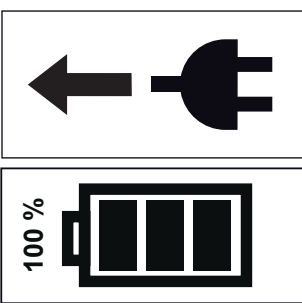

KÄRCHER

makes a difference

K-MOP 46 QUICKSTART

OFF