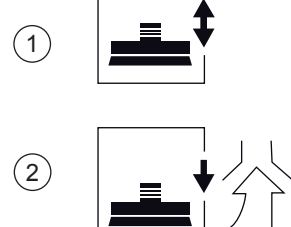

KÄRCHER

makes a difference

K-MOP 46 QUICKSTART

OFF