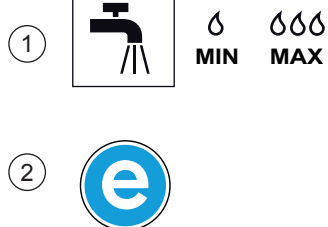

KÄRCHER

makes a difference

K-MOP 46 QUICKSTART

OFF